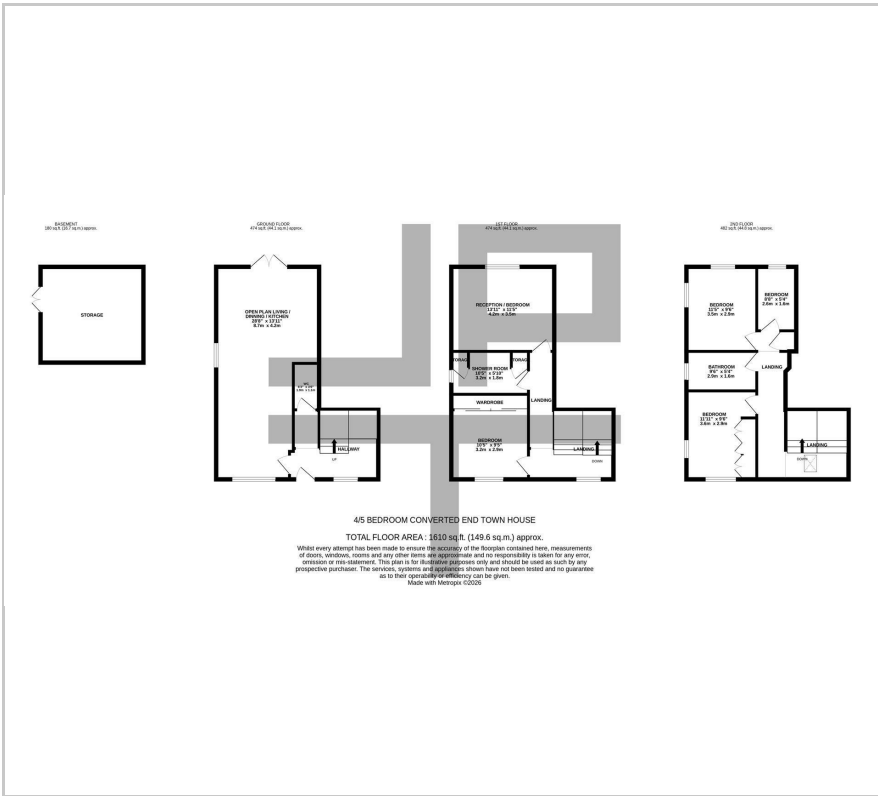

Floor Plan

Area Map

Energy Efficiency Graph

These particulars, whilst believed to be accurate are set out as a general outline only for guidance and do not constitute any part of an offer or contract. Intending purchasers should not rely on them as statements of representation of fact, but must satisfy themselves by inspection or otherwise as to their accuracy. No person in this firm's employment has the authority to make or give any representation or warranty in respect of the property.