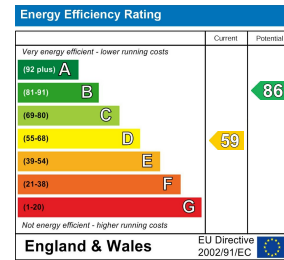

Energy Efficiency Graph

These particulars, whilst believed to be accurate are set out as a general outline only for guidance and do not constitute any part of an offer or contract. Intending purchasers should not rely on them as statements of representation of fact, but must satisfy themselves by inspection or otherwise as to their accuracy. No person in this firm's employment has the authority to make or give any representation or warranty in respect of the property.